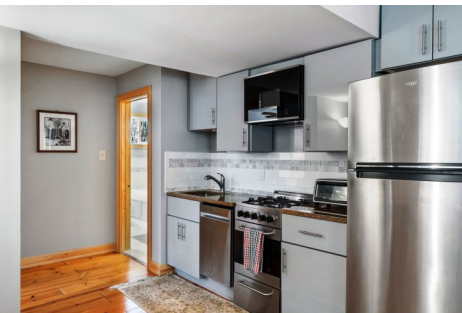

COMFORT AND ELEGANCE